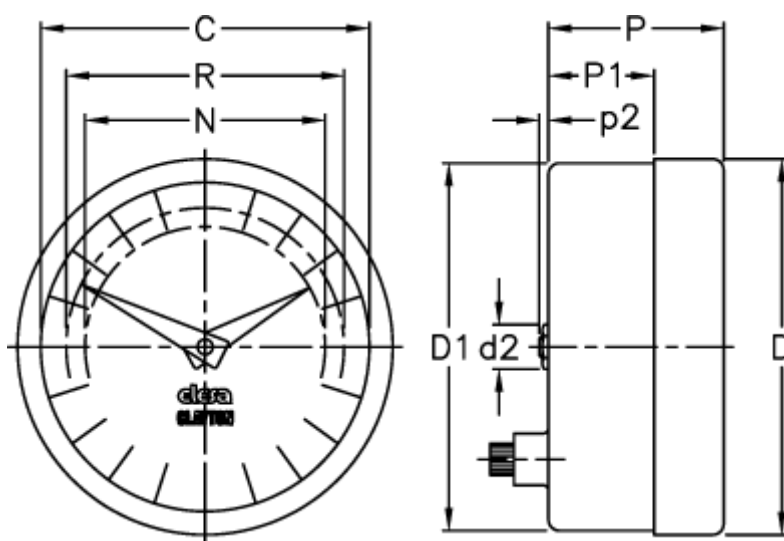

Article number: 2307026102

Description: E+G Positive drive indicator  
PA05-0100-S

## Measures

C = 102

R = 89

D = 112.7

D1 = 111.0

d2 = 8

N = 76

P = 32

P1 = 18.8

p2 = 1.0